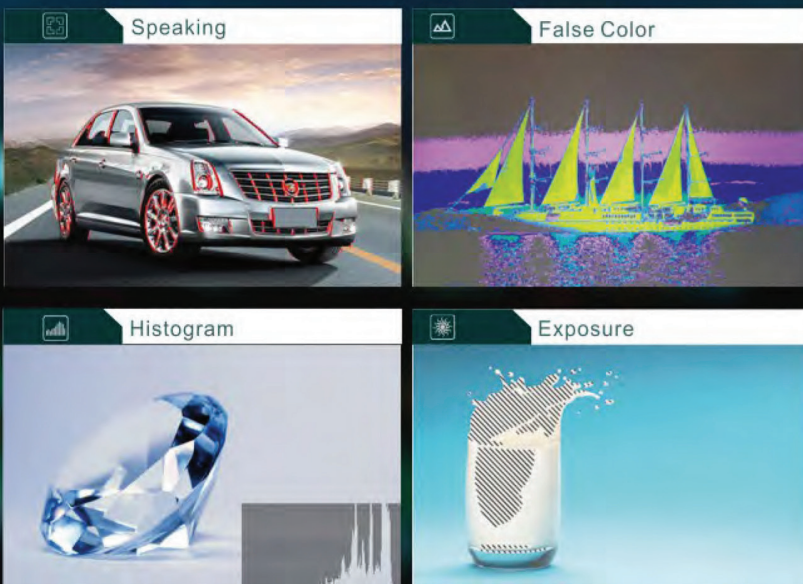

Advanced Functions

F1-F4

4 user-definable buttons

- | | | | |
|-----------------|------------------|--------------|------------|
| >Peaking Filter | >False Colors | >Exposure | >Histogram |
| >Camera Mode | >Center Market | >Pixel-Pixel | >Color Bar |
| >Screen Marker | >Aspect Ratio | >Check Field | >Underscan |
| >Freeze Input | >H/V Delay | >8x Zoom | >PIP |
| >Flip H/V | >Backlit Control | | |