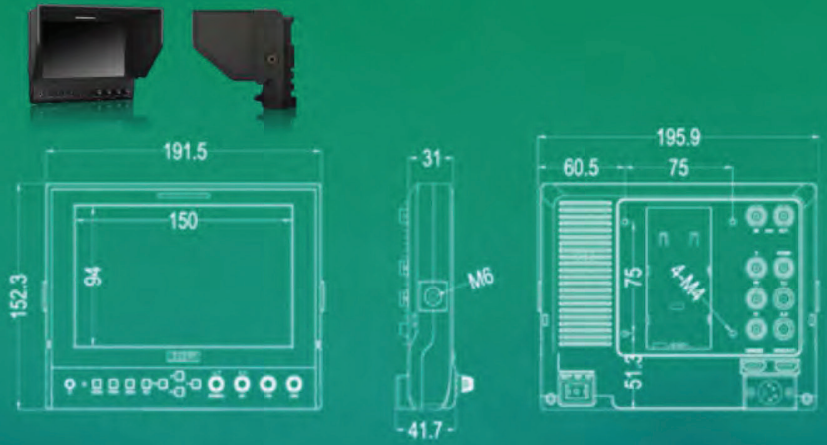

Appearance and Accessories