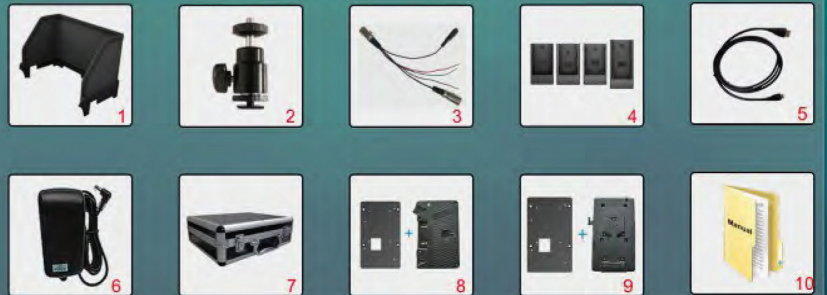

Metal shell

Wide Viewing Angles(IPS Panel)

1280x800 High resolution within 7 inch display.

Specifications

Display	Panel	7" LED backlit
	Physical Resolution	1280X800
	Aspect Ratio	16:9
	Brightness	400cd/m ²
	Contrast	800:1
	Viewing Angle	178°/178°(H/V)(IPS)
	Input	3G-SDI
HDMI		1
YPbPr		3(BNG)
Composite		1
Audio L&R		1
Tally		1
Output		3G-SDI
	HDMI	1
Audio	Speaker	1(built-in)
	Ear phone slot	1(built-in)
Power	Current	900mA
	Input voltage	DC 7-24V(XLR Connector)
	Battery Plate	V-mount / Anton Bauer mount / F-970 /QM91D / Du21 / Lp-E6
	Power Consumption	≤11W
Environment	Operating temperature	-20°C~60°C
	Storage temperature	-30°C~70°C
Dimension	Weight	760g / 938g(with cover) / 2160g(with suitcase)
	Dimensions(LWD) mm	191.5x152x31 / 141(with conver)
	Suitcase Dimension(LWD) mm	309x247x97.5

www.studiotech.be

Studiotech sa-nv Houtweg 7, 1130 Brussels, Belgium
info@studiotech.be Tel. +32 2 266 13 80 Fax +32 2 266 13 88

Appearance and Accessories

- | | |
|--|---------|
| 1. Folding sun shade cover | 1 piece |
| 2. Shoe mount | 2 piece |
| 3. Battery plate (F-970, QM91D, Du21 or LP-E6) | 2 piece |
| 4. HDMI A/C cable | 1 piece |
| 5. 12V DC adapter | 1 piece |
| 6. Power and TALLY cable | 1 piece |
| 7. Suitcase | 1 piece |
| 8. Manual | 1 copy |
| 9. V-mount battery plate(optional) | 1 piece |
| 10. Anton Bauer mount battery plate(optional) | 1 piece |

Advanced Functions

F1-F4

4 user-definable buttons

- | | | | |
|-----------------|------------------|--------------|------------|
| >Peaking Filter | >False Colors | >Exposure | >Histogram |
| >Camera Mode | >Center Market | >Pixel-Pixel | >Color Bar |
| >Screen Marker | >Aspect Ratio | >Check Field | >Underscan |
| >Freeze Input | >H/V Delay | >8x Zoom | >PIP |
| >Flip H/V | >Backlit Control | | |